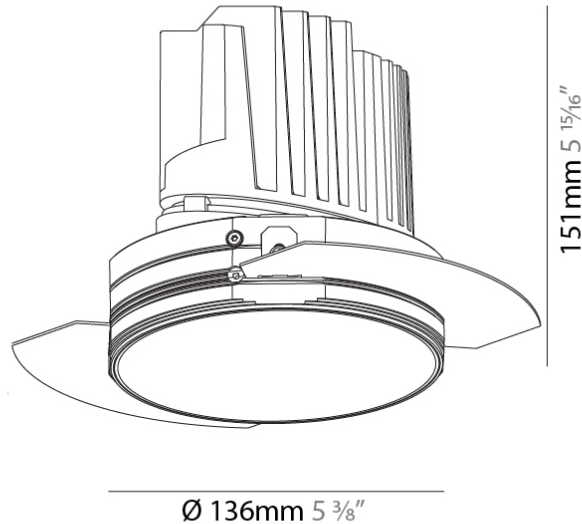

ELECTRICAL

Lamp Type: LED (Zhaga Standard)
Input Wattage (W): 28
Total Output Wattage (W): 26.4
Dimming: Tri-Mode (Non-Dimming and Phase Dimming (120Vac only) and 0-10V Dimming)
Driver Included: No
Driver Location: Recessed Housing
Driver Type: Constant Current - Universal
Driver Class: Class 2
Housing: See components
Input Voltage (V): 120 - 277
Constant Current (MA): 700

LED

Number of LEDs: 1
Color Temperature (°K): 2700 / 3000 / 3500 / 4000
Max. Delivered Lumen (lm): 2156 / 2244 / 2377 / 2425
Nominal Lumen (lm): 2909 / 3028 / 3208 / 2373
CRI: >90 CRI
Lamp Life (hrs): 50000
Upon Request: RGB-W Tunable White Special Color Temperature Special LED

OPTICAL

Reflector°: 18 / 34
Optic°: Lens Pack - No Lens / Linear Spread Lens / Honeycomb / Spread Lens
Adjustability: Fixed
Upon Request: Special Beam Angles

RATINGS AND CERTIFICATIONS

382, F 416-247-9319, www.zaneen.com
Certified and tested for North American standards at the end of the existing Model #. For assistance on 'custom' specifications, contact zteam@zaneen.com.
In a constant effort to supply the best product, we reserve the right to change specifications or materials without notice. The most recent specification sheets are found at zaneen.com
IP rating: IP20